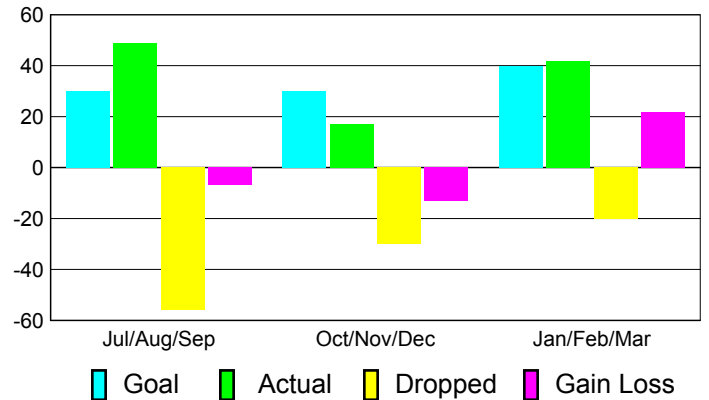

Membership Results 2010-2011

Goal, New, Dropped, Gain/Loss

Comparison of Membership Gain/Loss

Current Year Compared to the Previous Year