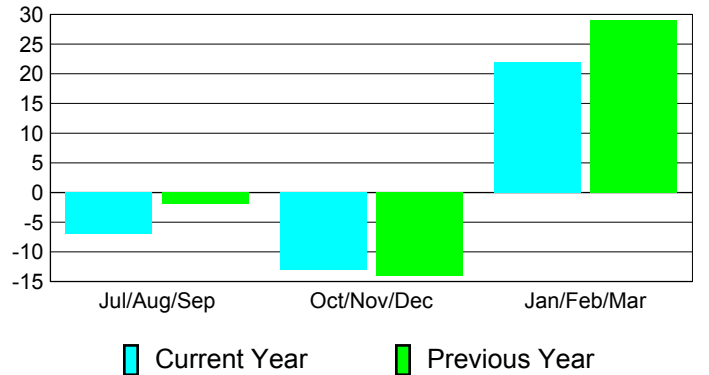

**Membership Results
2010-2011**

**Membership
2009-2010**

Month	Net Memb Goal	Actual New Memb	Actual Dropped Memb	Gain/Loss of Memb	Gain/Loss of Memb
Jul/Aug/Sep	30	49	-56	-7	-2
Oct/Nov/Dec	30	17	-30	-13	-14
Jan/Feb/Mar	40	42	-20	22	29
Totals	100	108	-106	2	13

Membership Results 2010-2011

Goal, New, Dropped, Gain/Loss

Comparison of Membership Gain/Loss

Current Year Compared to the Previous Year

Gender Comparison 2010-2011

Jul/Aug/Sep

Oct/Nov/Dec

Jan/Feb/Mar